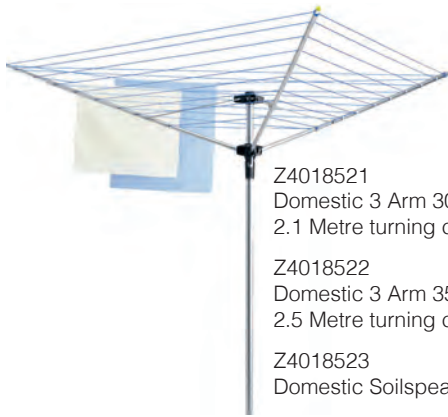

## Inner Letter Tidy

280 x 80mm

H7002039 SC  
H8001027 PC  
H8000029 PB

297 x 85mm

H7002041 SC  
H7001028 PC  
H8000030 PB

352 x 127mm

H7002042 SC  
H7001029 PC  
H8000084 PB

Rotary Clothes Lines