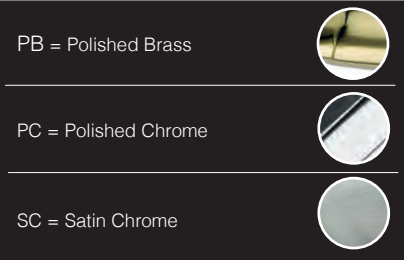

Easy Clean Socket

H8002342 PB

JH8002341 PC

H8002340 - SC