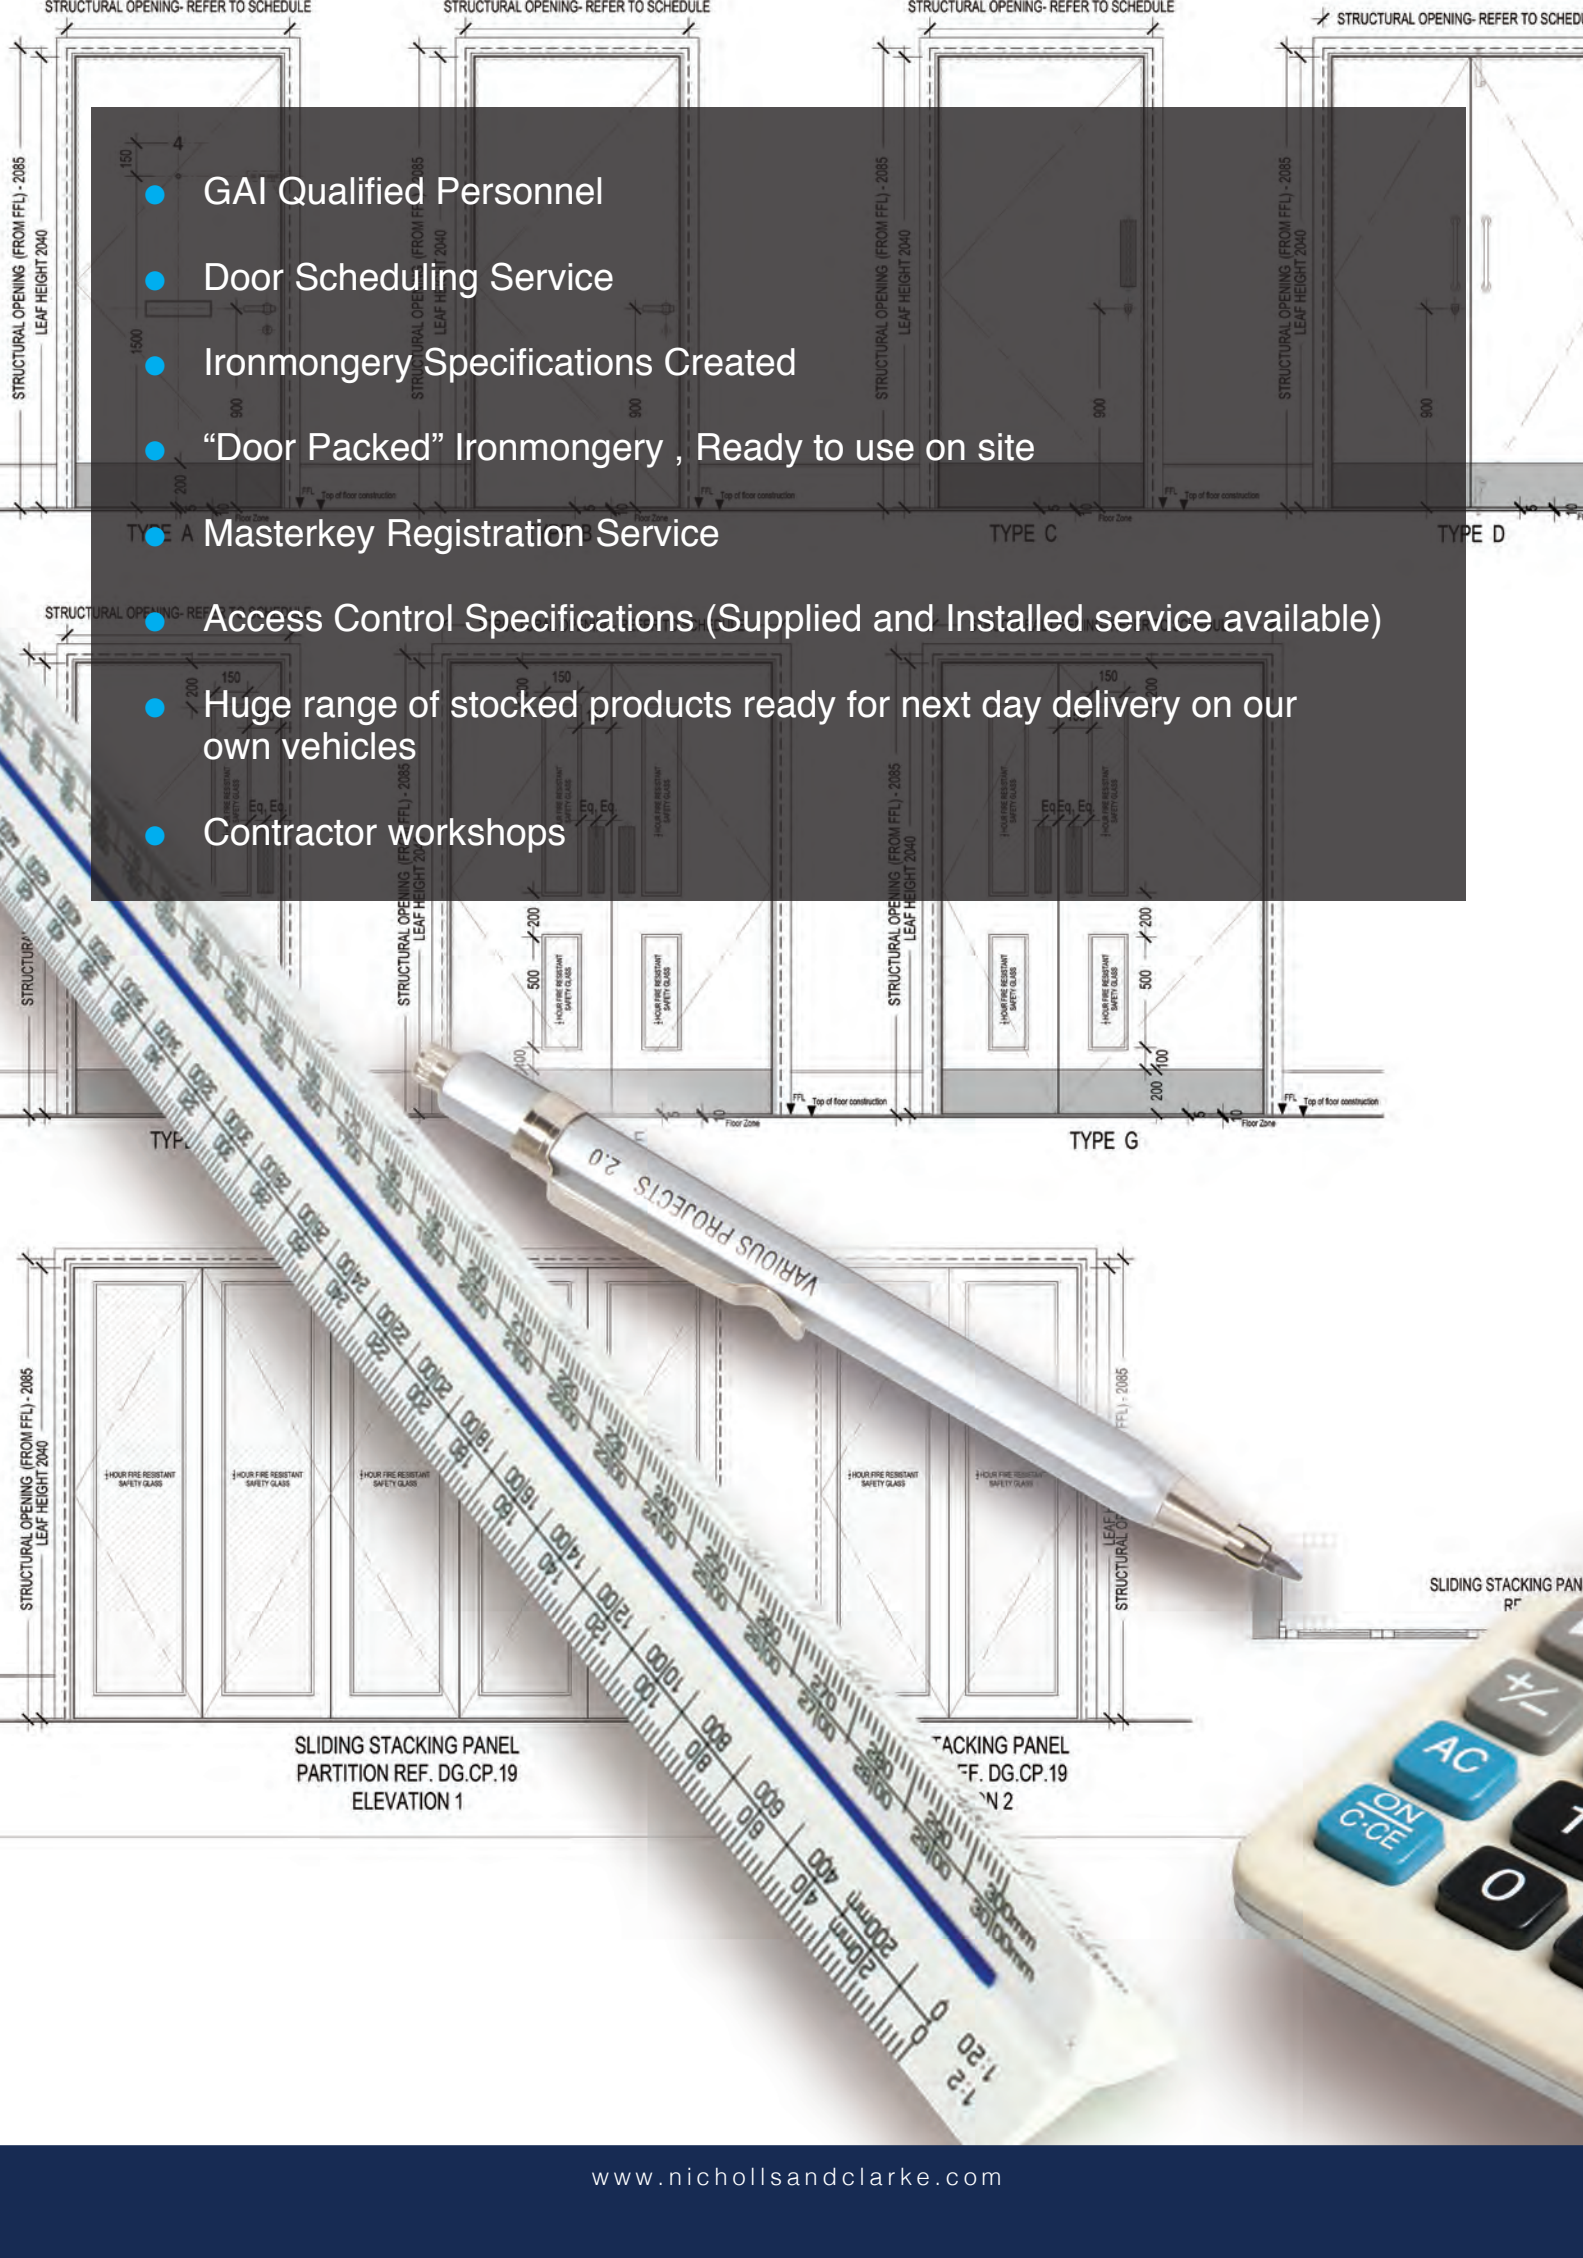

- GAI Qualified Personnel
- Door Scheduling Service
- Ironmongery Specifications Created
- “Door Packed” Ironmongery , Ready to use on site

● A Masterkey Registration Service

- Access Control Specifications (Supplied and Installed service available)
- Huge range of stocked products ready for next day delivery on our own vehicles
- Contractor workshops